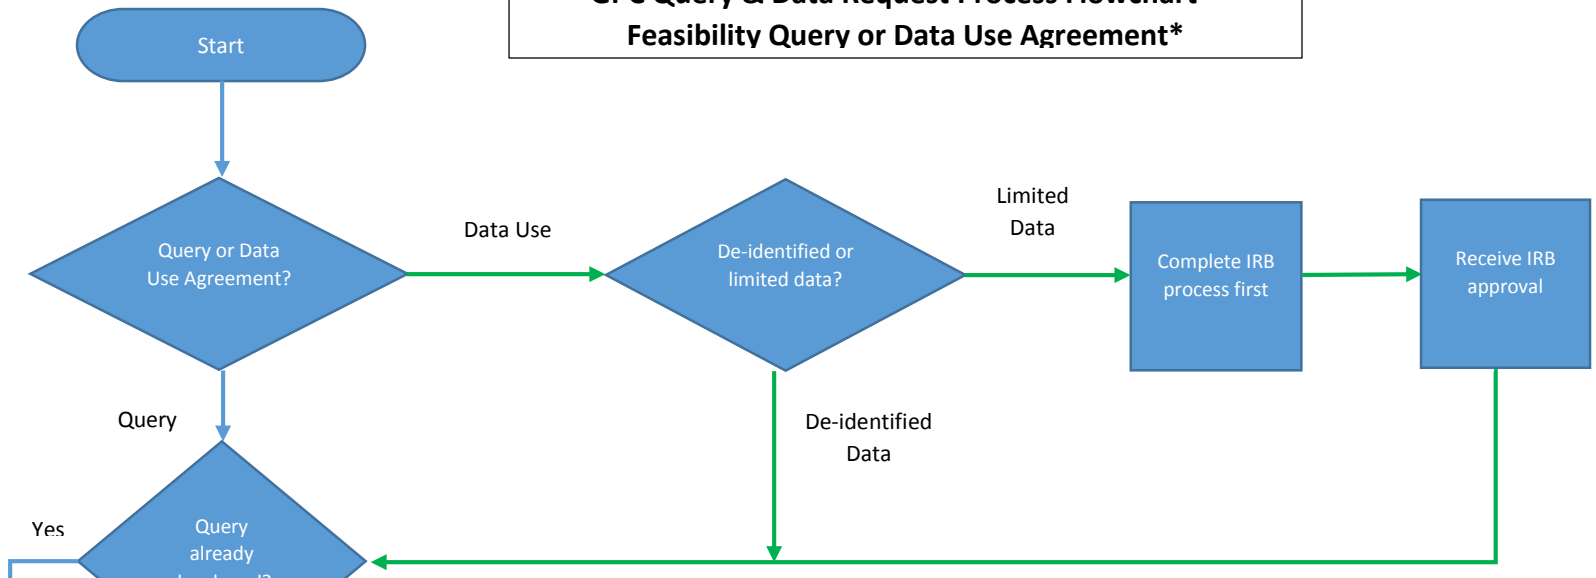

GPC Query & Data Request Process Flowchart – Feasibility Query or Data Use Agreement*

*assumes no SNOW/SHRINE

- Guide to Abbreviations**
- GPC = Greater Plains Collaborative
 - DUA = Data Use Agreement
 - LDS = Limited Data Set
 - IRB = Institutional Review Board
 - HB = Honest Broker
 - DROC = Data Request Oversight Committee
 - REDCap = secure web application for building/managing online surveys and databases